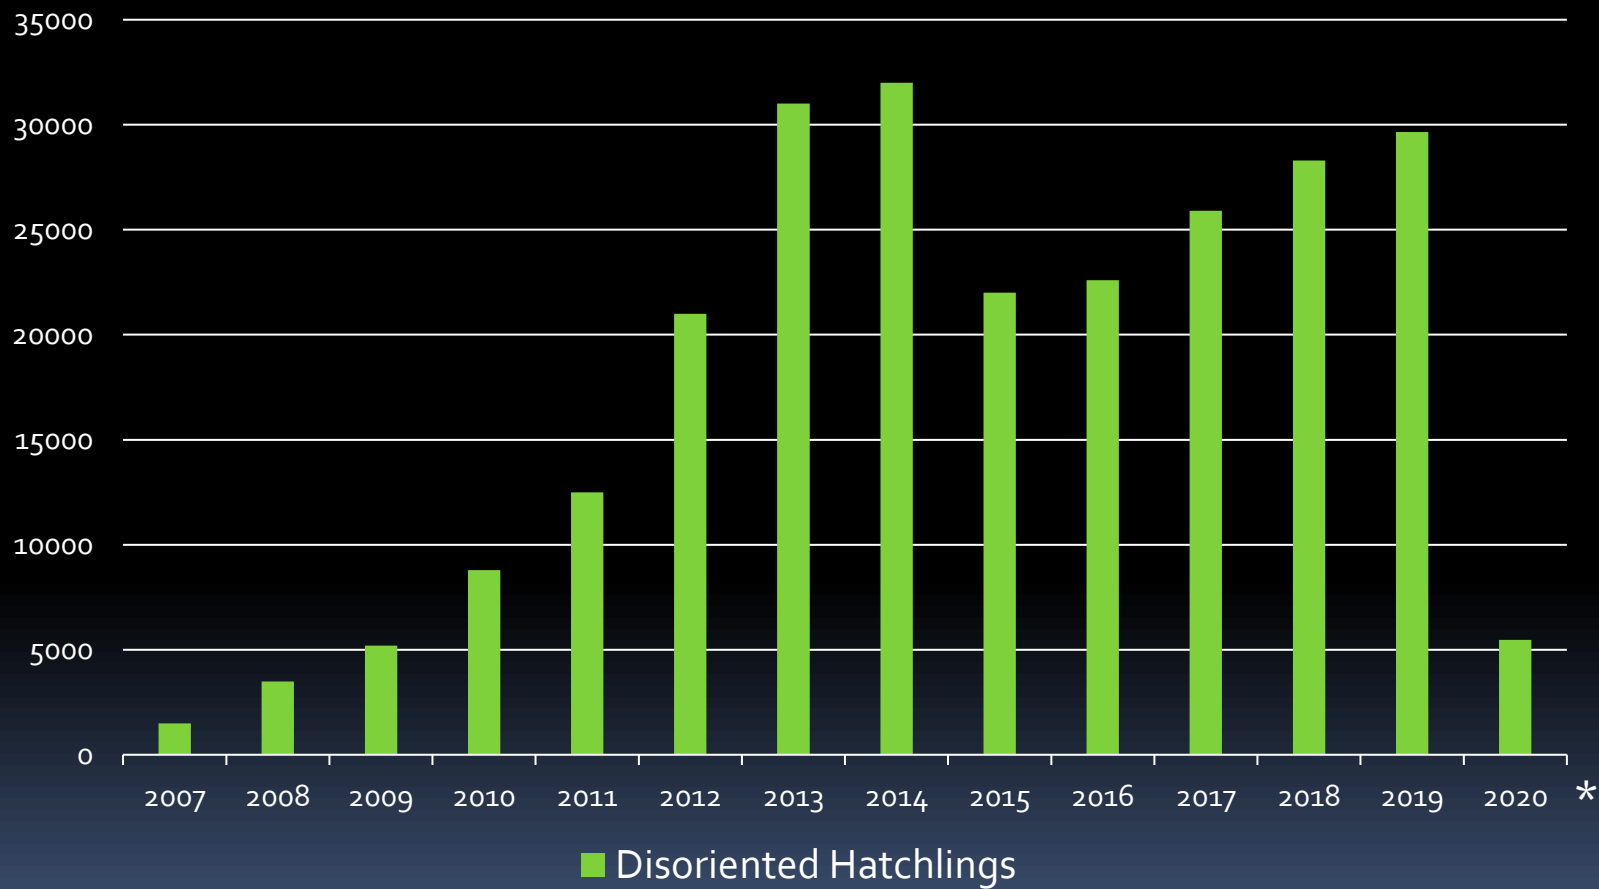

# TOTAL SEA TURTLE HATCHLINGS RESCUED 249,417

## Disoriented Hatchlings Documented

\* Rescue operations limited due to COVID emergency orders.